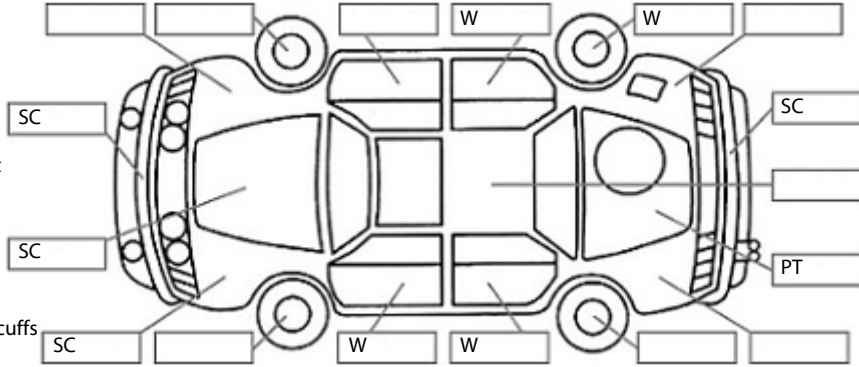

Make: Suzuki	Model: Baleno	Body Style: Hatchback
Year: 2018	Registration: NMR660	Reg Expiry: 17 Mar 2025
WoF Expiry: 07 Jun 2025	Odometer: 64,371 Kms	Good No: 26534390
VIN: MA3EWB52S00306011	Next Service: 65,695	Service History: No

Key:

- S = scratch
- D = dent
- R = rust
- PT = paint defect
- C = crack
- P = pin dent
- * = decals
- SC = stone chips
- W = significant scuffs

Body Inspection Comments

Note: some defects & blemishes may not be displayed in the diagram