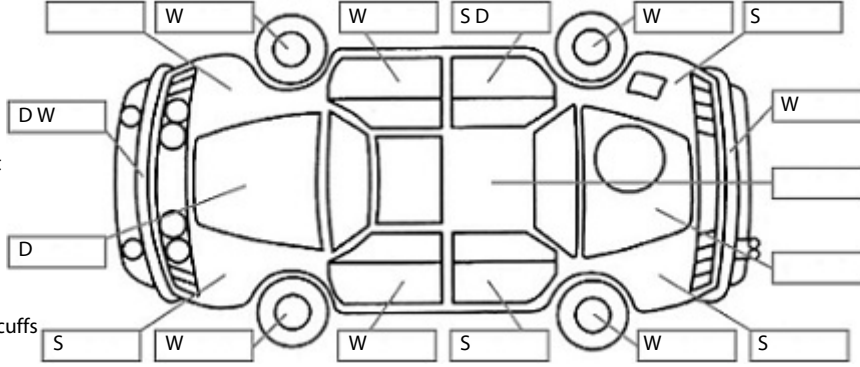

<b>Make:</b> Nissan	<b>Model:</b> Note	<b>Body Style:</b> Hatchback
<b>Year:</b> 2010	<b>Registration:</b> LEL899	<b>Reg Expiry:</b> 25 Feb 2025
<b>WoF Expiry:</b> 02 Mar 2025	<b>Odometer:</b> 95,536 Kms	<b>Good No:</b> 26531636
<b>VIN:</b> 7AT0DH79X16479117	<b>Next Service:</b> overdue	<b>Service History:</b> No

**Key:**

- S = scratch
- D = dent
- R = rust
- PT = paint defect
- C = crack
- P = pin dent
- \* = decals
- SC = stone chips
- W = significant scuffs

Body Inspection Comments

Note: some defects & blemishes may not be displayed in the diagram

Engine Timing Mechanism: Timing Chain  
Evidence of Cam Belt Replacement: Not Applicable Kms:

	Pass	Fail	N/A
<b>Engine</b>			
Oil level	✓		
Smoke & fumes	✓		
Performance	✓		
Noise	✓		
<b>Cooling System</b>			
Coolant condition	✓		
Performance	✓		
Radiator / Hoses (visual)	✓		
<b>Transmission</b>			
Operation	✓		
Noise	✓		
Clutch			✓
CV joints	✓		
Wheel bearings	✓		
<b>Brakes</b>			
Performance	✓		
Hand Brake	✓		
<b>Tyres</b> (lowest observed tread depth of tyres)			
Left front	5	mm	
Right front	5	mm	
Left rear	5	mm	
Right rear	5	mm	
Spare		Yes	
<b>Suspension</b>			
Suspension performance	✓		
Steering performance	✓		
Shock absorbers	✓		
<b>Air Conditioning / Heater</b>			
Operation	✓		
<b>Electrical / Accessories</b>			
Head lights	✓		
Tail lights	✓		
Indicators	✓		
Dashboard warning lights	✓		
Wipers (front & rear)	✓		
Window winder FL	✓		
Window winder FR	✓		
Window winder RL	✓		
Window winder RR	✓		
Rear view mirrors	✓		
Radio (basic test only)	✓		
CD (basic test only)	✓		
Number of keys	2		
Central locking	✓		
Remote locking	✓		
Sat. Nav. (basic test only)			✓
Reversing camera			✓