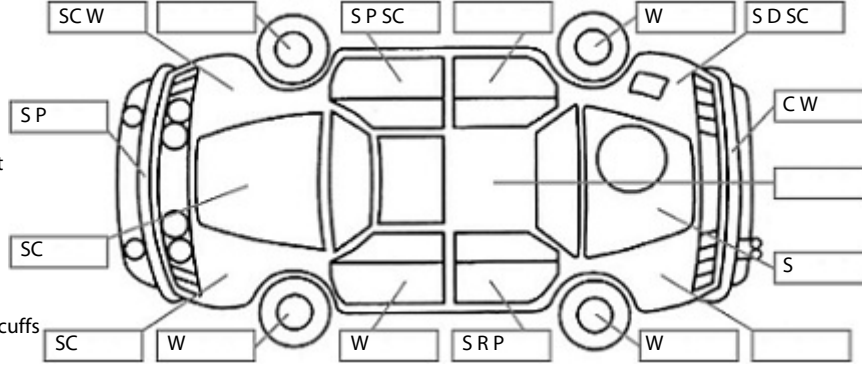

Key:

- S = scratch
- D = dent
- R = rust
- PT = paint defect
- C = crack
- P = pin dent
- * = decals
- SC = stone chips
- W = significant scuffs

Body Inspection Comments

Note: some defects & blemishes may not be displayed in the diagram

Right wing mirror housing cracked
Rear bumper misaligned

Conditions During Body Inspection: Dry

Under Carriage & Under Bonnet Inspection Comments

Engine oil seepage
Underbody surface rust

Interior Comments

Seats	Average
Carpets	Average
Panels	Average
Dashboard	Average

General Comments

Road Conditions During Test Drive: Dry

Engine Timing Mechanism: Timing Chain
Evidence of Cam Belt Replacement: Not Applicable Kms: