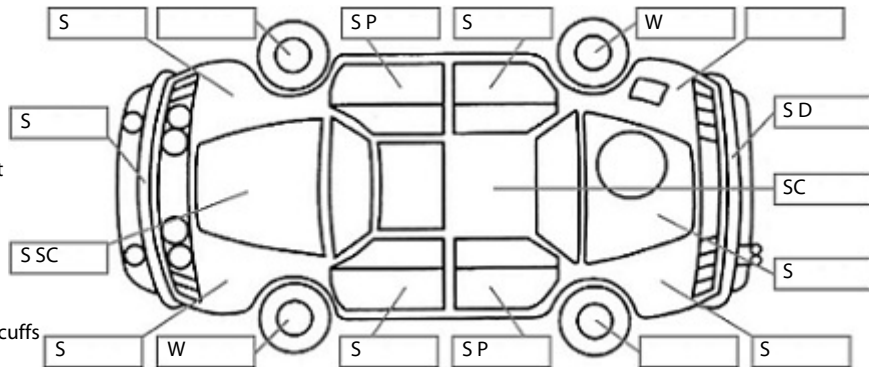

Make: Toyota	Model: Wish	Body Style: People Mover
Year: 2004	Registration: GCD850	Reg Expiry: 05 May 2025
WoF Expiry: 29 Jul 2025	Odometer: 133,887 Kms	Good No: 26530062
VIN: 7AT0H64BX11020400	Next Service: 133000	Service History: No

Key:

- S = scratch
- D = dent
- R = rust
- PT = paint defect
- C = crack
- P = pin dent
- * = decals
- SC = stone chips
- W = significant scuffs

Body Inspection Comments

Note: some defects & blemishes may not be displayed in the diagram

Engine Timing Mechanism: Timing Chain
 Evidence of Cam Belt Replacement: Not Applicable Kms:

	Pass	Fail	N/A
Engine			
Oil level	✓		
Smoke & fumes	✓		
Performance	✓		
Noise	✓		
Cooling System			
Coolant condition	✓		
Performance	✓		
Radiator / Hoses (visual)	✓		
Transmission			
Operation	✓		
Noise	✓		
Clutch			✓
CV joints	✓		
Wheel bearings	✓		
Brakes			
Performance	✓		
Hand Brake	✓		
Tyres (lowest observed tread depth of tyres)			
Left front	6	mm	
Right front	6	mm	
Left rear	4	mm	
Right rear	4	mm	
Spare		Yes	
Suspension			
Suspension performance	✓		
Steering performance	✓		
Shock absorbers	✓		
Air Conditioning / Heater			
Operation	✓		
Electrical / Accessories			
Head lights	✓		
Tail lights	✓		
Indicators	✓		
Dashboard warning lights	✓		
Wipers (front & rear)	✓		
Window winder FL	✓		
Window winder FR	✓		
Window winder RL	✓		
Window winder RR	✓		
Rear view mirrors	✓		
Radio (basic test only)	✓		
CD (basic test only)	✓		
Number of keys	1		
Central locking	✓		
Remote locking	✓		
Sat. Nav. (basic test only)			✓
Reversing camera			✓