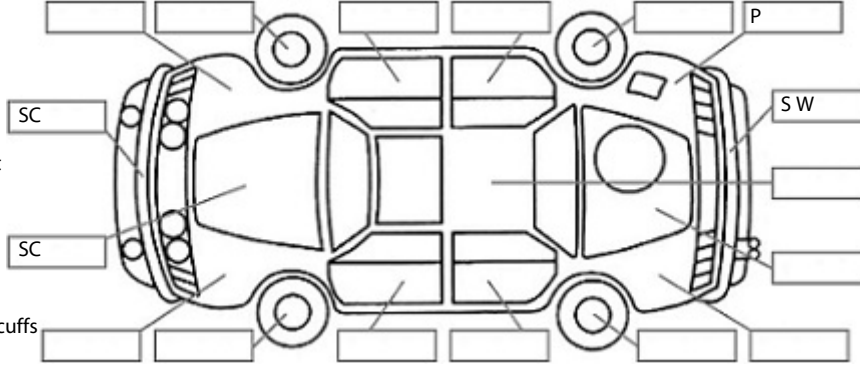

**Key:**

- S = scratch
- D = dent
- R = rust
- PT = paint defect
- C = crack
- P = pin dent
- \* = decals
- SC = stone chips
- W = significant scuffs

Body Inspection Comments

Note: some defects & blemishes may not be displayed in the diagram

Fog light cracked

Conditions During Body Inspection: Dry

Under Carriage & Under Bonnet Inspection Comments

Oil leak front cover, sump area

Interior Comments

Seats	Average
Carpets	Average
Panels	Average
Dashboard	Average