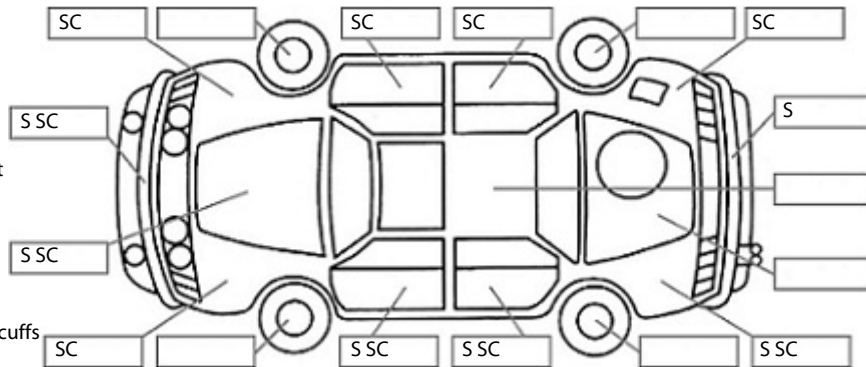

Make: Toyota	Model: Blade	Body Style: Hatchback
Year: 2010	Registration: KYP721	Reg Expiry: 05 Apr 2025
WoF Expiry: 15 Mar 2025	Odometer: 194,450 Kms	Good No: 26529583
VIN: 7AT0H656X17007504	Next Service: 195051	Service History: No

Key:

- S = scratch
- D = dent
- R = rust
- PT = paint defect
- C = crack
- P = pin dent
- * = decals
- SC = stone chips
- W = significant scuffs

Body Inspection Comments

Note: some defects & blemishes may not be displayed in the diagram

Engine Timing Mechanism: Timing Chain
 Evidence of Cam Belt Replacement: Not Applicable Kms:

	Pass	Fail	N/A
Engine			
Oil level	✓		
Smoke & fumes	✓		
Performance	✓		
Noise	✓		
Cooling System			
Coolant condition	✓		
Performance	✓		
Radiator / Hoses (visual)	✓		
Transmission			
Operation	✓		
Noise	✓		
Clutch			✓
CV joints	✓		
Wheel bearings	✓		
Brakes			
Performance	✓		
Hand Brake	✓		
Tyres (lowest observed tread depth of tyres)			
Left front	3.9	mm	
Right front	4.8	mm	
Left rear	4.4	mm	
Right rear	7.0	mm	
Spare	Yes		
Suspension			
Suspension performance	✓		
Steering performance	✓		
Shock absorbers	✓		
Air Conditioning / Heater			
Operation	✓		
Electrical / Accessories			
Head lights	✓		
Tail lights	✓		
Indicators	✓		
Dashboard warning lights	✓		
Wipers (front & rear)	✓		
Window winder FL	✓		
Window winder FR	✓		
Window winder RL	✓		
Window winder RR	✓		
Rear view mirrors	✓		
Radio (basic test only)	✓		
CD (basic test only)	✓		
Number of keys	1		
Central locking	✓		
Remote locking	✓		
Sat. Nav. (basic test only)			✓
Reversing camera	✓		