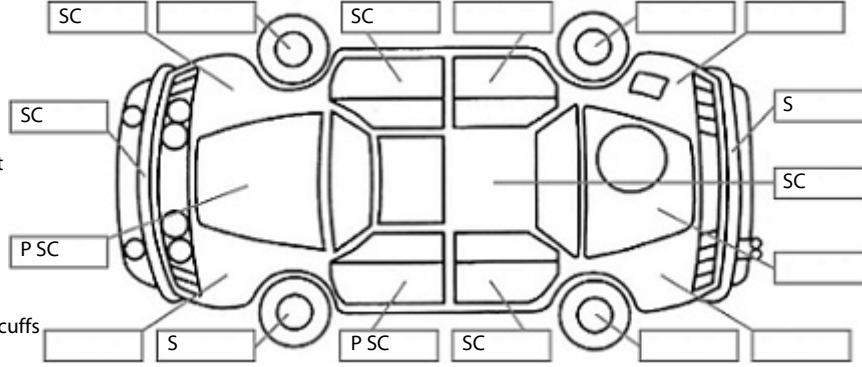

**Key:**

- S = scratch
- D = dent
- R = rust
- PT = paint defect
- C = crack
- P = pin dent
- \* = decals
- SC = stone chips
- W = significant scuffs

Body Inspection Comments

Note: some defects & blemishes may not be displayed in the diagram

Crack in windscreen in sensors area.

Conditions During Body Inspection: Dry

Under Carriage & Under Bonnet Inspection Comments

Interior Comments

Seats	Good
Carpets	Good
Panels	Good
Dashboard	Good

General Comments