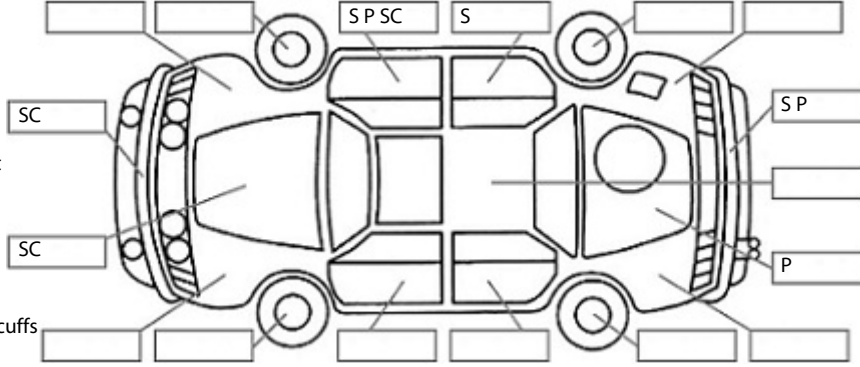

Key:

- S = scratch
- D = dent
- R = rust
- PT = paint defect
- C = crack
- P = pin dent
- * = decals
- SC = stone chips
- W = significant scuffs

Body Inspection Comments

Note: some defects & blemishes may not be displayed in the diagram

Engine Timing Mechanism: Timing Chain
Evidence of Cam Belt Replacement: Not Applicable Kms:

	Pass	Fail	N/A
Engine			
Oil level	✓		
Smoke & fumes	✓		
Performance	✓		
Noise	✓		
Cooling System			
Coolant condition	✓		
Performance	✓		
Radiator / Hoses (visual)	✓		
Transmission			
Operation	✓		
Noise	✓		
Clutch			✓
CV joints	✓		
Wheel bearings	✓		
Brakes			
Performance	✓		
Hand Brake	✓		
Tyres (lowest observed tread depth of tyres)			
Left front	7	mm	
Right front	7	mm	
Left rear	8	mm	
Right rear	8	mm	
Spare	Yes		
Suspension			
Suspension performance	✓		
Steering performance	✓		
Shock absorbers	✓		
Air Conditioning / Heater			
Operation	✓		
Electrical / Accessories			
Head lights	✓		
Tail lights	✓		
Indicators	✓		
Dashboard warning lights	✓		
Wipers (front & rear)	✓		
Window winder FL	✓		
Window winder FR	✓		
Window winder RL	✓		
Window winder RR	✓		
Rear view mirrors	✓		
Radio (basic test only)	✓		
CD (basic test only)			✓
Number of keys	2		
Central locking	✓		
Remote locking	✓		
Sat. Nav. (basic test only)			✓
Reversing camera	✓		