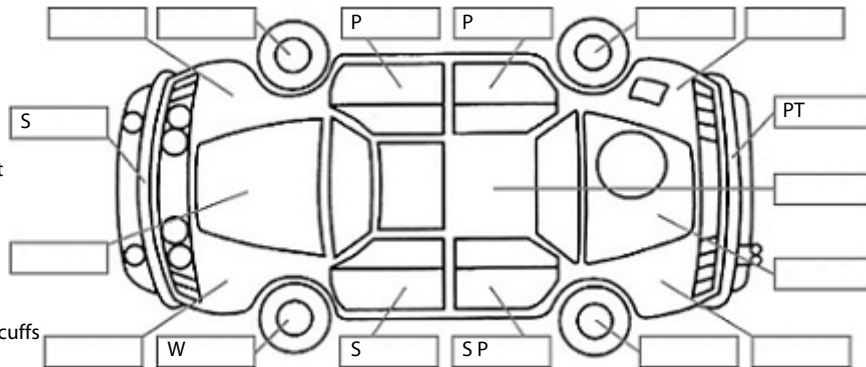

Key:

- S = scratch
- D = dent
- R = rust
- PT = paint defect
- C = crack
- P = pin dent
- * = decals
- SC = stone chips
- W = significant scuffs

Body Inspection Comments

Note: some defects & blemishes may not be displayed in the diagram

Right wing mirror housing cracked.

Conditions During Body Inspection: Dry

Under Carriage & Under Bonnet Inspection Comments

Front wheel drive.
A/C oil leaked.
Front wiper arms paint defect.

Interior Comments