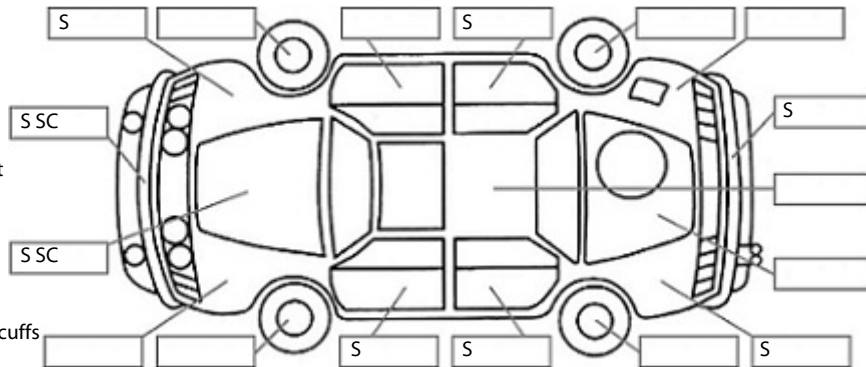

**Key:**

- S = scratch
- D = dent
- R = rust
- PT = paint defect
- C = crack
- P = pin dent
- \* = decals
- SC = stone chips
- W = significant scuffs

Body Inspection Comments

Note: some defects & blemishes may not be displayed in the diagram

Both front guards are missing in indicator caps

Conditions During Body Inspection:

Under Carriage & Under Bonnet Inspection Comments

Drive belt needs replacing starting to fray  
Engine oil seepage

Interior Comments