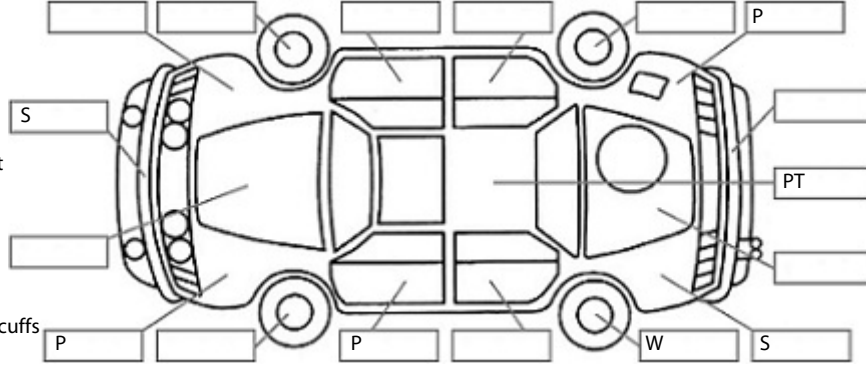

Key:

- S = scratch
- D = dent
- R = rust
- PT = paint defect
- C = crack
- P = pin dent
- * = decals
- SC = stone chips
- W = significant scuffs

Body Inspection Comments

Note: some defects & blemishes may not be displayed in the diagram

Steering wheel wear.

Conditions During Body Inspection: Dry

Under Carriage & Under Bonnet Inspection Comments

FWD
Right sill dents.
FL sill bent (infront of jacking point).
Front subframe left sway bar mount scrapes.