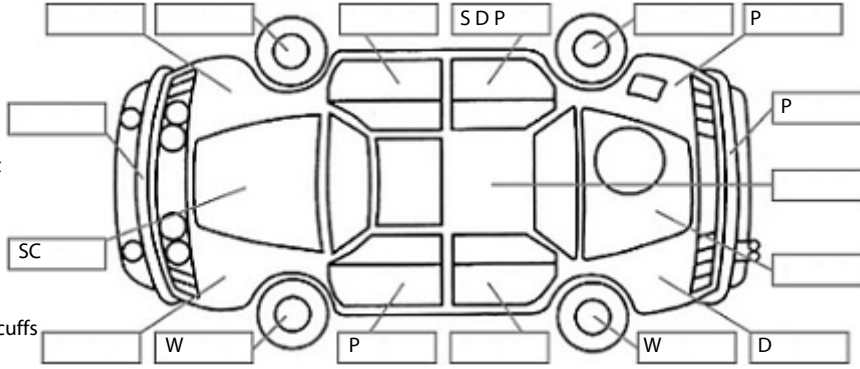

**Key:**

- S = scratch
- D = dent
- R = rust
- PT = paint defect
- C = crack
- P = pin dent
- \* = decals
- SC = stone chips
- W = significant scuffs

Body Inspection Comments

Note: some defects & blemishes may not be displayed in the diagram

Engine Timing Mechanism: Timing Chain  
Evidence of Cam Belt Replacement: Not Applicable Kms:

	Pass	Fail	N/A
<b>Engine</b>			
Oil level	✓		
Smoke & fumes	✓		
Performance	✓		
Noise	✓		
<b>Cooling System</b>			
Coolant condition	✓		
Performance	✓		
Radiator / Hoses (visual)	✓		
<b>Transmission</b>			
Operation	✓		
Noise	✓		
Clutch			✓
CV joints	✓		
Wheel bearings	✓		
<b>Brakes</b>			
Performance	✓		
Hand Brake	✓		
<b>Tyres</b> (lowest observed tread depth of tyres)			
Left front	5.7	mm	
Right front	5.9	mm	
Left rear	4.5	mm	
Right rear	4.2	mm	
Spare	Yes		
<b>Suspension</b>			
Suspension performance	✓		
Steering performance	✓		
Shock absorbers	✓		
<b>Air Conditioning / Heater</b>			
Operation	✓		
<b>Electrical / Accessories</b>			
Head lights	✓		
Tail lights	✓		
Indicators	✓		
Dashboard warning lights	✓		
Wipers (front & rear)	✓		
Window winder FL	✓		
Window winder FR	✓		
Window winder RL	✓		
Window winder RR	✓		
Rear view mirrors	✓		
Radio (basic test only)	✓		
CD (basic test only)	✓		
Number of keys	1		
Central locking	✓		
Remote locking	✓		
Sat. Nav. (basic test only)			✓
Reversing camera			✓