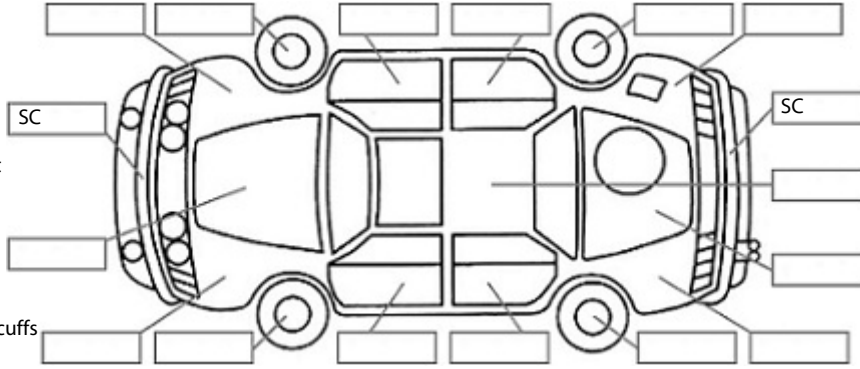

Make: Toyota	Model: Highlander	Body Style: SUV
Year: 2018	Registration: LMZ833	Reg Expiry: 13 Jun 2025
WoF Expiry: 13 Jun 2025	Odometer: 72,660 Kms	Good No: 26526798
VIN: 5TDBZ3FH60S855716	Next Service: 80,700 kms	Service History: Yes

Key:

- S = scratch
- D = dent
- R = rust
- PT = paint defect
- C = crack
- P = pin dent
- * = decals
- SC = stone chips
- W = significant scuffs

Body Inspection Comments

Note: some defects & blemishes may not be displayed in the diagram