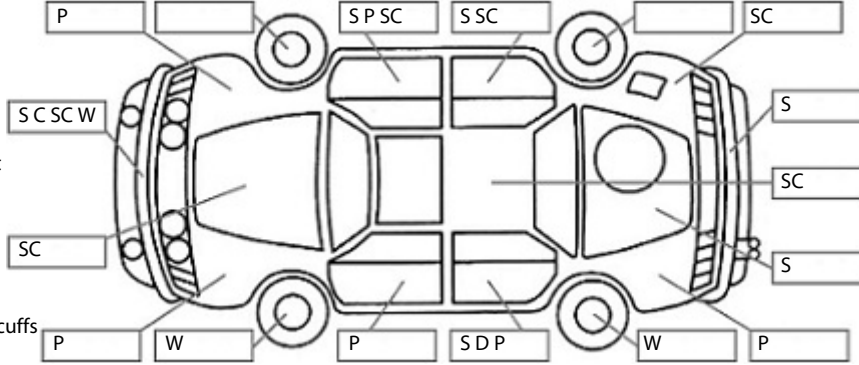

Make: Subaru	Model: Impreza	Body Style: Wagon
Year: 2010	Registration: FPB404	Reg Expiry: 12 Feb 2025
WoF Expiry: 11 Jul 2025	Odometer: 287,640 Kms	Good No: 26526574
VIN: JF1GREKD3BG048200	Next Service: 277,700 Kms	Service History: Yes

Key:

- S = scratch
- D = dent
- R = rust
- PT = paint defect
- C = crack
- P = pin dent
- * = decals
- SC = stone chips
- W = significant scuffs

Body Inspection Comments

Note: some defects & blemishes may not be displayed in the diagram