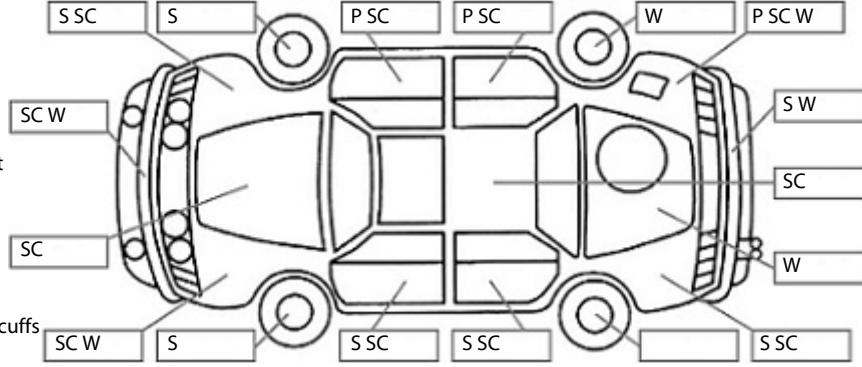

Make: Mazda	Model: Axela	Body Style: Hatchback
Year: 2010	Registration: LPL440	Reg Expiry: 26 May 2025
WoF Expiry: 28 Nov 2025	Odometer: 197,687 Kms	Good No: 26526437
VIN: 7AT0C13JX17113584	Next Service: 199,867kms	Service History: No

Key:

- S = scratch
- D = dent
- R = rust
- PT = paint defect
- C = crack
- P = pin dent
- * = decals
- SC = stone chips
- W = significant scuffs

Body Inspection Comments

Note: some defects & blemishes may not be displayed in the diagram

General Comments

Road Conditions During Test Drive: Dry

Engine Timing Mechanism: Timing Chain
Evidence of Cam Belt Replacement: Not Applicable Kms:

	Pass	Fail	N/A
Engine			
Oil level	✓		
Smoke & fumes	✓		
Performance	✓		
Noise	✓		
Cooling System			
Coolant condition	✓		
Performance	✓		
Radiator / Hoses (visual)	✓		
Transmission			
Operation	✓		
Noise	✓		
Clutch			✓
CV joints	✓		
Wheel bearings	✓		
Brakes			
Performance	✓		
Hand Brake		✓	
Tyres (lowest observed tread depth of tyres)			
Left front	7	mm	
Right front	7	mm	
Left rear	3	mm	
Right rear	3	mm	
Spare	N/A		
Suspension			
Suspension performance	✓		
Steering performance	✓		
Shock absorbers	✓		
Air Conditioning / Heater			
Operation	✓		
Electrical / Accessories			
Head lights	✓		
Tail lights	✓		
Indicators	✓		
Dashboard warning lights	✓		
Wipers (front & rear)	✓		
Window winder FL	✓		
Window winder FR	✓		
Window winder RL	✓		
Window winder RR	✓		
Rear view mirrors	✓		
Radio (basic test only)	✓		
CD (basic test only)	✓		
Number of keys	2		
Central locking	✓		
Remote locking	✓		
Sat. Nav. (basic test only)			✓
Reversing camera			✓