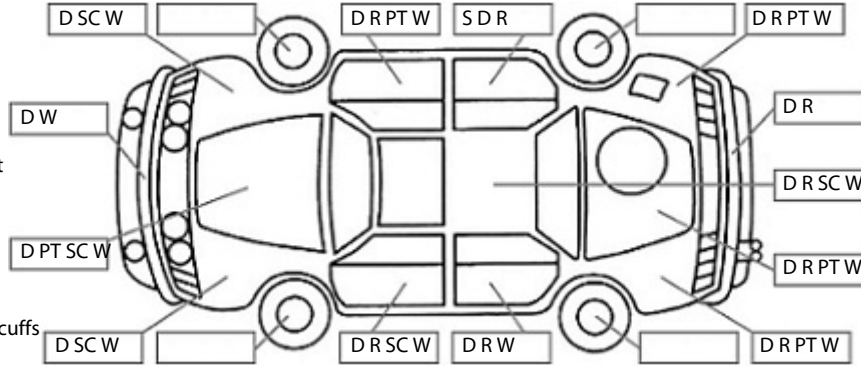

Make: Ford	Model: Courier	Body Style: Utility
Year: 2003	Registration: BQA412	Reg Expiry: 15 Apr 2025
WoF Expiry: 10 Oct 2025	Odometer: 258,562 Kms	Good No: 26524418
VIN: MNALSFE403W354577	Next Service: overdue	Service History: No

Key:

- S = scratch
- D = dent
- R = rust
- PT = paint defect
- C = crack
- P = pin dent
- * = decals
- SC = stone chips
- W = significant scuffs

Body Inspection Comments

Note: some defects & blemishes may not be displayed in the diagram

- Driver door catching on front quarter panel
- Both C pillar dented
- Left rear moulding panel missing
- Left front indicator cracked

Conditions During Body Inspection: Dry

Under Carriage & Under Bonnet Inspection Comments