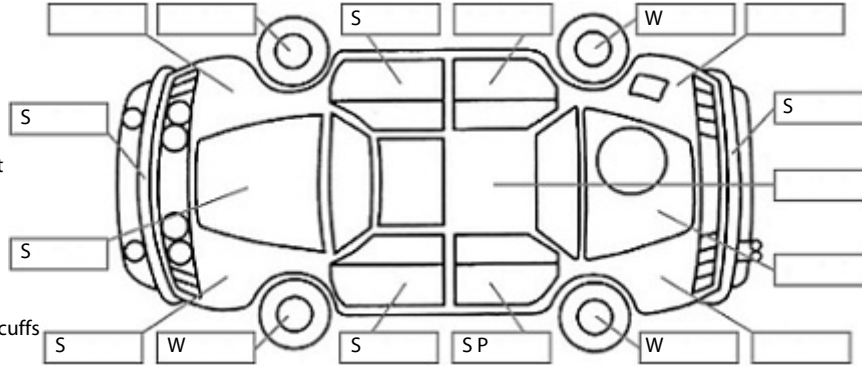

<b>Make:</b> Toyota	<b>Model:</b> Aqua	<b>Body Style:</b> Hatchback
<b>Year:</b> 2014	<b>Registration:</b> MSZ503	<b>Reg Expiry:</b> 20 Jan 2025
<b>WoF Expiry:</b> 17 Mar 2025	<b>Odometer:</b> 87,031 Kms	<b>Good No:</b> 26524223
<b>VIN:</b> 7AT0H65YX20326646	<b>Next Service:</b> 95000	<b>Service History:</b> No

**Key:**

- S = scratch
- D = dent
- R = rust
- PT = paint defect
- C = crack
- P = pin dent
- \* = decals
- SC = stone chips
- W = significant scuffs

Body Inspection Comments

Note: some defects & blemishes may not be displayed in the diagram

Engine Timing Mechanism: Timing Chain  
Evidence of Cam Belt Replacement: Not Applicable Kms:

	Pass	Fail	N/A
<b>Engine</b>			
Oil level	✓		
Smoke & fumes	✓		
Performance	✓		
Noise	✓		
<b>Cooling System</b>			
Coolant condition	✓		
Performance	✓		
Radiator / Hoses (visual)	✓		
<b>Transmission</b>			
Operation	✓		
Noise	✓		
Clutch			✓
CV joints	✓		
Wheel bearings	✓		
<b>Brakes</b>			
Performance	✓		
Hand Brake	✓		
<b>Tyres</b> (lowest observed tread depth of tyres)			
Left front	5	mm	
Right front	5	mm	
Left rear	6	mm	
Right rear	6	mm	
Spare		Yes	
<b>Suspension</b>			
Suspension performance	✓		
Steering performance	✓		
Shock absorbers	✓		
<b>Air Conditioning / Heater</b>			
Operation	✓		
<b>Electrical / Accessories</b>			
Head lights	✓		
Tail lights	✓		
Indicators	✓		
Dashboard warning lights	✓		
Wipers (front & rear)	✓		
Window winder FL	✓		
Window winder FR	✓		
Window winder RL	✓		
Window winder RR	✓		
Rear view mirrors	✓		
Radio (basic test only)	✓		
CD (basic test only)	✓		
Number of keys	2		
Central locking	✓		
Remote locking		✓	
Sat. Nav. (basic test only)			✓
Reversing camera			✓