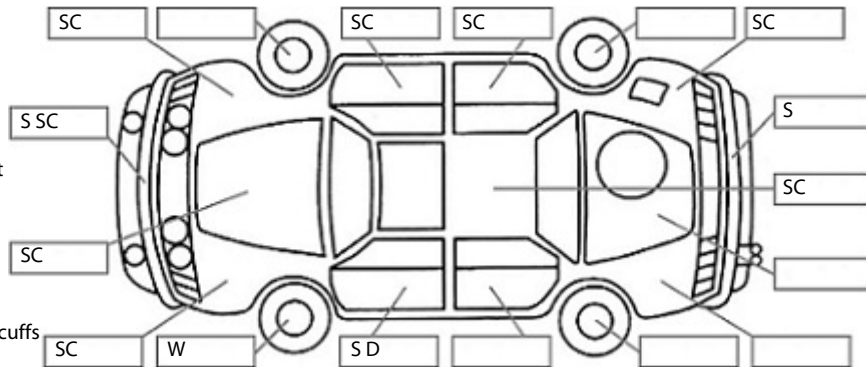

Key:

- S = scratch
- D = dent
- R = rust
- PT = paint defect
- C = crack
- P = pin dent
- * = decals
- SC = stone chips
- W = significant scuffs

Body Inspection Comments

Note: some defects & blemishes may not be displayed in the diagram