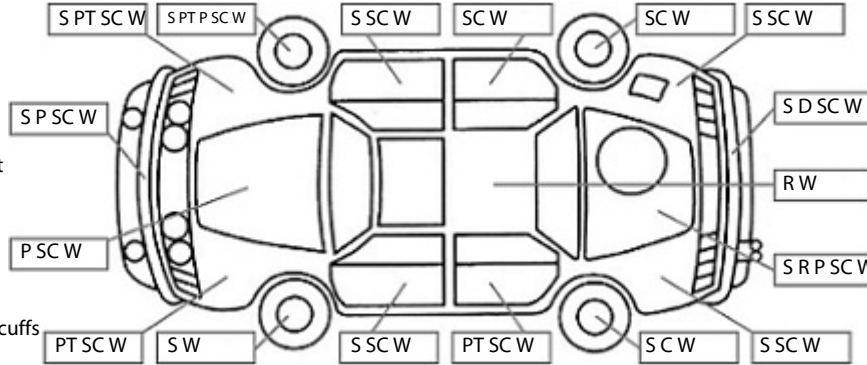

<b>Make:</b> Toyota	<b>Model:</b> Hiace	<b>Body Style:</b> Minibus
<b>Year:</b> 2013	<b>Registration:</b> GYG703	<b>Reg Expiry:</b> 27 Mar 2025
<b>WoF Expiry:</b> 04 Aug 2025	<b>Odometer:</b> 285,960 Kms	<b>Good No:</b> 26522978
<b>VIN:</b> JTFST22P200017069	<b>Next Service:</b> 289,800	<b>Service History:</b> No

**Key:**

- S = scratch
- D = dent
- R = rust
- PT = paint defect
- C = crack
- P = pin dent
- \* = decals
- SC = stone chips
- W = significant scuffs

Body Inspection Comments

Note: some defects & blemishes may not be displayed in the diagram

Road Conditions During Test Drive: Dry

Engine Timing Mechanism: Timing Chain  
Evidence of Cam Belt Replacement: Not Applicable Kms:

	Pass	Fail	N/A
<b>Engine</b>			
Oil level	✓		
Smoke & fumes	✓		
Performance	✓		
Noise	✓		
<b>Cooling System</b>			
Coolant condition	✓		
Performance	✓		
Radiator / Hoses (visual)	✓		
<b>Transmission</b>			
Operation	✓		
Noise	✓		
Clutch			✓
CV joints	✓		
Wheel bearings	✓		
<b>Brakes</b>			
Performance	✓		
Hand Brake	✓		
<b>Tyres</b> (lowest observed tread depth of tyres)			
Left front	5	mm	
Right front	5	mm	
Left rear	2.5	mm	
Right rear	2.5	mm	
Spare	Yes		
<b>Suspension</b>			
Suspension performance	✓		
Steering performance	✓		
Shock absorbers	✓		
<b>Air Conditioning / Heater</b>			
Operation	✓		
<b>Electrical / Accessories</b>			
Head lights	✓		
Tail lights	✓		
Indicators	✓		
Dashboard warning lights	✓		
Wipers (front & rear)	✓		
Window winder FL	✓		
Window winder FR	✓		
Window winder RL	✓		
Window winder RR	✓		
Rear view mirrors	✓		
Radio (basic test only)		✓	
CD (basic test only)		✓	
Number of keys	1		
Central locking	✓		
Remote locking	✓		
Sat. Nav. (basic test only)			✓
Reversing camera	✓		