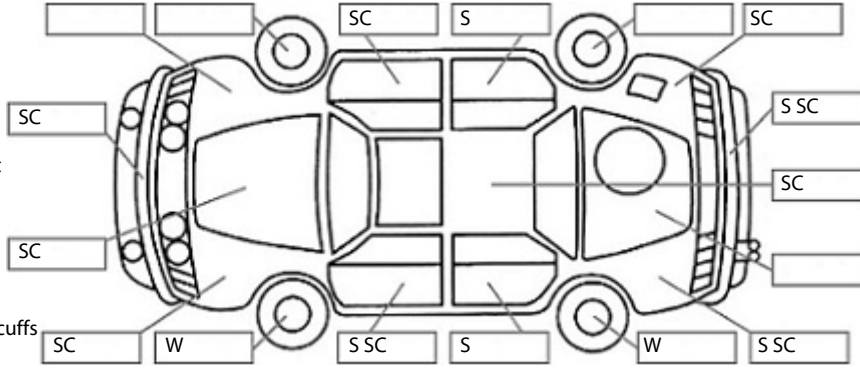

Make: Nissan	Model: Latio	Body Style: Sedan
Year: 2016	Registration: PEY851	Reg Expiry: 28 Oct 2025
WoF Expiry: 26 Mar 2025	Odometer: 56,386 Kms	Good No: 26522950
VIN: 7AT0DH90X2170806E	Next Service:	Service History: No

Key:

- S = scratch
- D = dent
- R = rust
- PT = paint defect
- C = crack
- P = pin dent
- * = decals
- SC = stone chips
- W = significant scuffs

Body Inspection Comments

Note: some defects & blemishes may not be displayed in the diagram

Engine Timing Mechanism: Timing Chain
Evidence of Cam Belt Replacement: Not Applicable Kms:

	Pass	Fail	N/A
Engine			
Oil level	✓		
Smoke & fumes	✓		
Performance	✓		
Noise	✓		
Cooling System			
Coolant condition	✓		
Performance	✓		
Radiator / Hoses (visual)	✓		
Transmission			
Operation	✓		
Noise	✓		
Clutch			✓
CV joints	✓		
Wheel bearings	✓		
Brakes			
Performance	✓		
Hand Brake	✓		
Tyres (lowest observed tread depth of tyres)			
Left front	6	mm	
Right front	6	mm	
Left rear	5.4	mm	
Right rear	4.9	mm	
Spare	Yes		
Suspension			
Suspension performance	✓		
Steering performance	✓		
Shock absorbers	✓		
Air Conditioning / Heater			
Operation	✓		
Electrical / Accessories			
Head lights	✓		
Tail lights	✓		
Indicators	✓		
Dashboard warning lights	✓		
Wipers (front & rear)	✓		
Window winder FL	✓		
Window winder FR	✓		
Window winder RL	✓		
Window winder RR	✓		
Rear view mirrors	✓		
Radio (basic test only)	✓		
CD (basic test only)	✓		
Number of keys	2		
Central locking	✓		
Remote locking	✓		
Sat. Nav. (basic test only)			✓
Reversing camera			✓