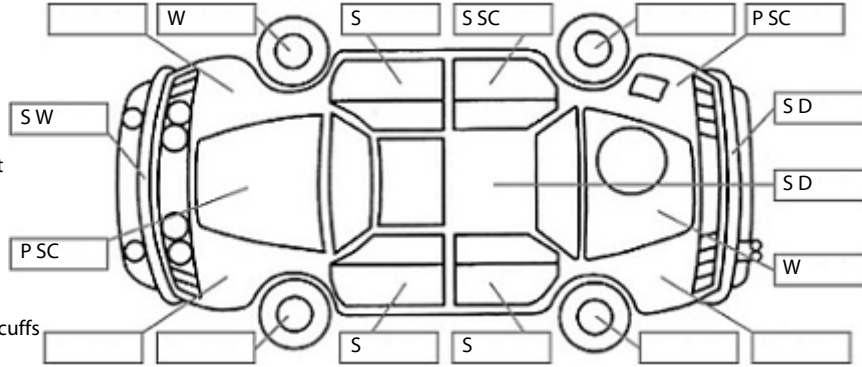

Make: Toyota	Model: Hiace	Body Style: Van
Year: 2010	Registration: MGG219	Reg Expiry: 05 Jan 2025
WoF Expiry: 20 Aug 2025	Odometer: 184,942 Kms	Good No: 26522662
VIN: 7AT0H60FX19004533	Next Service: 198,000 Kms	Service History: No

Key:

- S = scratch
- D = dent
- R = rust
- PT = paint defect
- C = crack
- P = pin dent
- * = decals
- SC = stone chips
- W = significant scuffs

Body Inspection Comments

Note: some defects & blemishes may not be displayed in the diagram