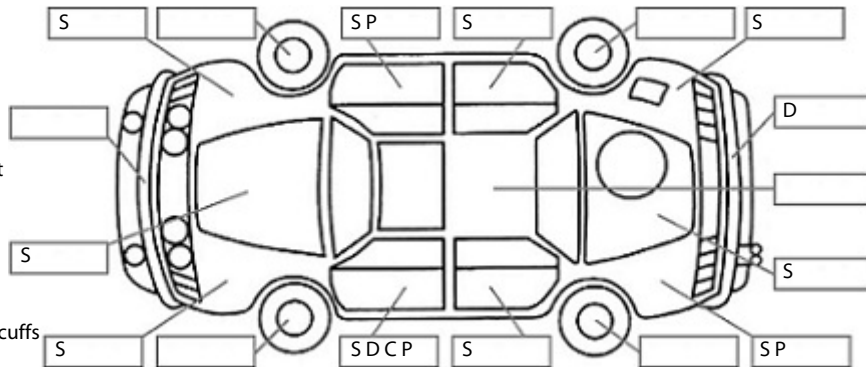

Key:

- S = scratch
- D = dent
- R = rust
- PT = paint defect
- C = crack
- P = pin dent
- * = decals
- SC = stone chips
- W = significant scuffs

Note: some defects & blemishes may not be displayed in the diagram

Seats	Average
Carpets	Average
Panels	roof liner starting to sag in places.
Dashboard	ok besides crack in dash above speedo.

General Comments

Vehicle drove well.
Air conditioning stuck on heater.
Minor damage to drivers seatbelt.
Coolant flush and new coolant recommended, dirty in radiator and overflow tank.
Drivers inside door handle loose.