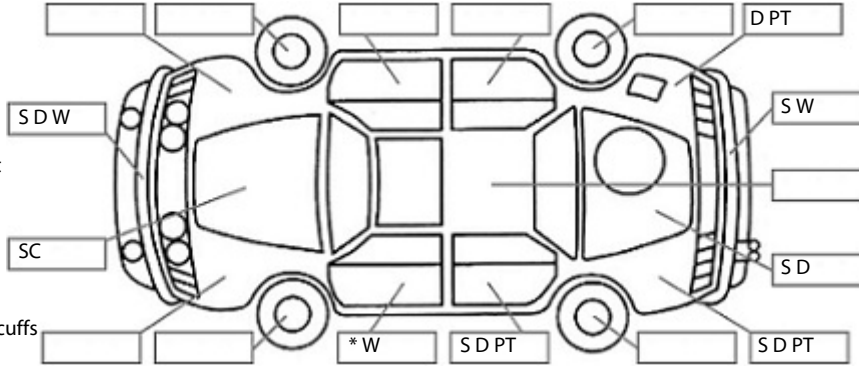

Make: Nissan	Model: Caravan	Body Style: Van
Year: 2010	Registration: KTR354	Reg Expiry: 22 Dec 2024
WoF Expiry: 01 Dec 2025	Odometer: 239,429 Kms	Good No: 26521926
VIN: 7AT0DH06X17213865	Next Service: unknown	Service History: No

Key:

- S = scratch
- D = dent
- R = rust
- PT = paint defect
- C = crack
- P = pin dent
- * = decals
- SC = stone chips
- W = significant scuffs

Body Inspection Comments

Note: some defects & blemishes may not be displayed in the diagram

- Left front and rear indicators broken
- Headlights faded
- Windscreen cracks

Conditions During Body Inspection: Dry

Under Carriage & Under Bonnet Inspection Comments

- Panel damage below left footwell underside
- Engine oil leaks including around turbo