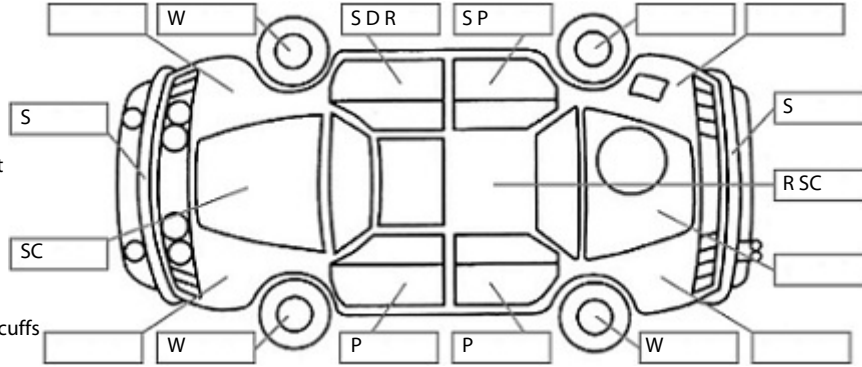

Key:

- S = scratch
- D = dent
- R = rust
- PT = paint defect
- C = crack
- P = pin dent
- * = decals
- SC = stone chips
- W = significant scuffs

Body Inspection Comments

Note: some defects & blemishes may not be displayed in the diagram

- Spider rust spot on roof panel
- Damage on right tail light lens
- Underbody oxidation

Conditions During Body Inspection:

Under Carriage & Under Bonnet Inspection Comments

Interior Comments

Seats	Good
Carpets	Good
Panels	Good
Dashboard	Average

General Comments

Road Conditions During Test Drive: Dry

Engine Timing Mechanism: Timing Chain
Evidence of Cam Belt Replacement: Not Applicable Kms:

	Pass	Fail	N/A
Engine			
Oil level	✓		
Smoke & fumes	✓		
Performance	✓		
Noise	✓		
Cooling System			
Coolant condition	✓		
Performance	✓		
Radiator / Hoses (visual)	✓		
Transmission			
Operation	✓		
Noise	✓		
Clutch			✓
CV joints	✓		
Wheel bearings	✓		
Brakes			
Performance	✓		
Hand Brake	✓		
Tyres (lowest observed tread depth of tyres)			
Left front	7	mm	
Right front	4	mm	
Left rear	6	mm	
Right rear	6	mm	
Spare		Yes	
Suspension			
Suspension performance	✓		
Steering performance	✓		
Shock absorbers	✓		
Air Conditioning / Heater			
Operation	✓		
Electrical / Accessories			
Head lights	✓		
Tail lights	✓		
Indicators	✓		
Dashboard warning lights	✓		
Wipers (front & rear)	✓		
Window winder FL	✓		
Window winder FR	✓		
Window winder RL	✓		
Window winder RR	✓		
Rear view mirrors	✓		
Radio (basic test only)	✓		
CD (basic test only)	✓		
Number of keys	2		
Central locking	✓		
Remote locking	✓		
Sat. Nav. (basic test only)			✓
Reversing camera			✓