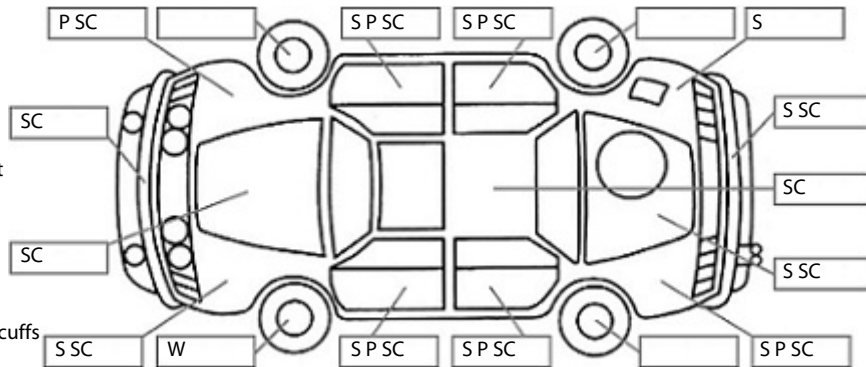

Key:

- S = scratch
- D = dent
- R = rust
- PT = paint defect
- C = crack
- P = pin dent
- * = decals
- SC = stone chips
- W = significant scuffs

Body Inspection Comments

Note: some defects & blemishes may not be displayed in the diagram

Windscreen chip in cva.
Tail gate struts not holding up.

Conditions During Body Inspection:

Under Carriage & Under Bonnet Inspection Comments

FWD.
Excessive Underside side rad support surface rust.

Interior Comments