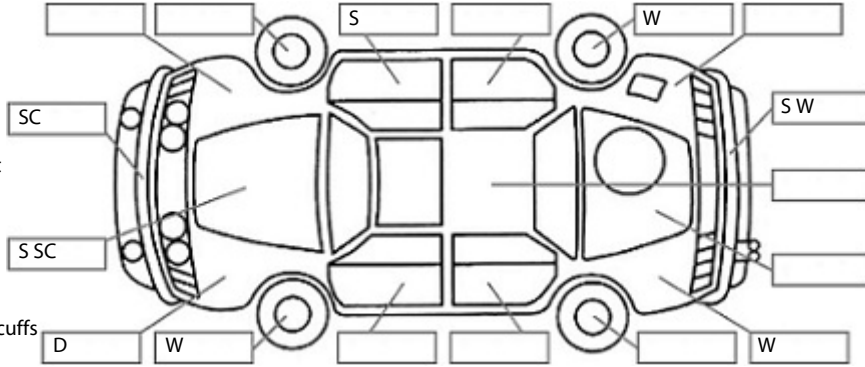

**Key:**

- S = scratch
- D = dent
- R = rust
- PT = paint defect
- C = crack
- P = pin dent
- \* = decals
- SC = stone chips
- W = significant scuffs

**Body Inspection Comments**

Note: some defects & blemishes may not be displayed in the diagram

**General Comments**

.

Road Conditions During Test Drive: Dry

Engine Timing Mechanism: Timing Chain  
Evidence of Cam Belt Replacement: Not Applicable Kms:

	Pass	Fail	N/A
<b>Engine</b>			
Oil level	✓		
Smoke & fumes	✓		
Performance	✓		
Noise	✓		
<b>Cooling System</b>			
Coolant condition	✓		
Performance	✓		
Radiator / Hoses (visual)	✓		
<b>Transmission</b>			
Operation	✓		
Noise	✓		
Clutch			✓
CV joints	✓		
Wheel bearings	✓		
<b>Brakes</b>			
Performance	✓		
Hand Brake	✓		
<b>Tyres</b> (lowest observed tread depth of tyres)			
Left front	4.0	mm	
Right front	4.0	mm	
Left rear	7.0	mm	
Right rear	5.0	mm	
Spare	N/A		
<b>Suspension</b>			
Suspension performance	✓		
Steering performance	✓		
Shock absorbers	✓		
<b>Air Conditioning / Heater</b>			
Operation	✓		
<b>Electrical / Accessories</b>			
Head lights	✓		
Tail lights	✓		
Indicators	✓		
Dashboard warning lights	✓		
Wipers (front & rear)	✓		
Window winder FL	✓		
Window winder FR	✓		
Window winder RL	✓		
Window winder RR	✓		
Rear view mirrors	✓		
Radio (basic test only)	✓		
CD (basic test only)	✓		
Number of keys	1		
Central locking	✓		
Remote locking	✓		
Sat. Nav. (basic test only)			✓
Reversing camera	✓		