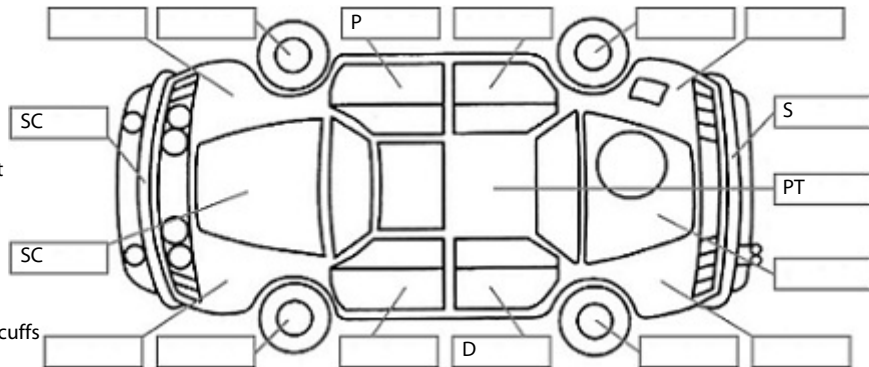

Make: Toyota	Model: Century	Body Style: Sedan
Year: 2000	Registration: NRC748	Reg Expiry: 29 Jul 2025
WoF Expiry: 27 Sep 2025	Odometer: 182,886 Kms	Good No: 26521244
VIN: 7AT0H61RX21004334	Next Service: unknown	Service History: No

Key:

- S = scratch
- D = dent
- R = rust
- PT = paint defect
- C = crack
- P = pin dent
- * = decals
- SC = stone chips
- W = significant scuffs

Body Inspection Comments

Note: some defects & blemishes may not be displayed in the diagram

Conditions During Body Inspection: Dry

Under Carriage & Under Bonnet Inspection Comments

Engine oil leaking from around both side rocker cover and reaching to exhaust pipes. (Smells burning oil).

Interior Comments