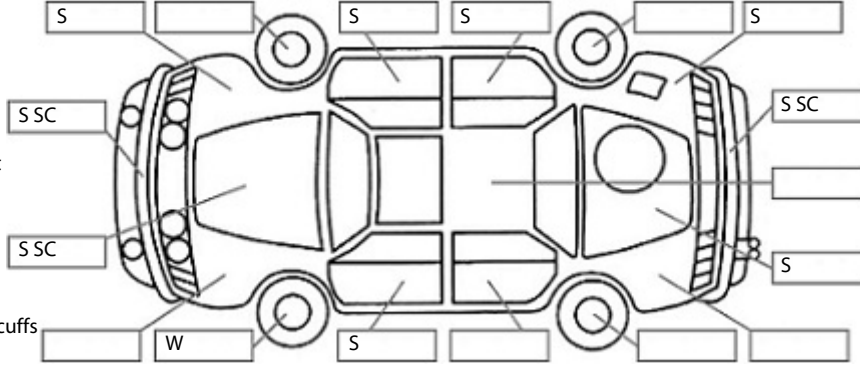

Key:

- S = scratch
- D = dent
- R = rust
- PT = paint defect
- C = crack
- P = pin dent
- * = decals
- SC = stone chips
- W = significant scuffs

Body Inspection Comments

Note: some defects & blemishes may not be displayed in the diagram

Engine Timing Mechanism: Timing Chain
Evidence of Cam Belt Replacement: Not Applicable Kms:

	Pass	Fail	N/A
Engine			
Oil level	✓		
Smoke & fumes	✓		
Performance	✓		
Noise	✓		
Cooling System			
Coolant condition	✓		
Performance	✓		
Radiator / Hoses (visual)	✓		
Transmission			
Operation	✓		
Noise	✓		
Clutch	✓		
CV joints	✓		
Wheel bearings	✓		
Brakes			
Performance	✓		
Hand Brake	✓		
Tyres (lowest observed tread depth of tyres)			
Left front	7.0	mm	
Right front	7.7	mm	
Left rear	6.2	mm	
Right rear	6.6	mm	
Spare	Yes		
Suspension			
Suspension performance	✓		
Steering performance	✓		
Shock absorbers	✓		
Air Conditioning / Heater			
Operation	✓		
Electrical / Accessories			
Head lights	✓		
Tail lights	✓		
Indicators	✓		
Dashboard warning lights	✓		
Wipers (front & rear)	✓		
Window winder FL	✓		
Window winder FR	✓		
Window winder RL	✓		
Window winder RR	✓		
Rear view mirrors	✓		
Radio (basic test only)	✓		
CD (basic test only)	✓		
Number of keys	2		
Central locking	✓		
Remote locking	✓		
Sat. Nav. (basic test only)			✓
Reversing camera	✓		