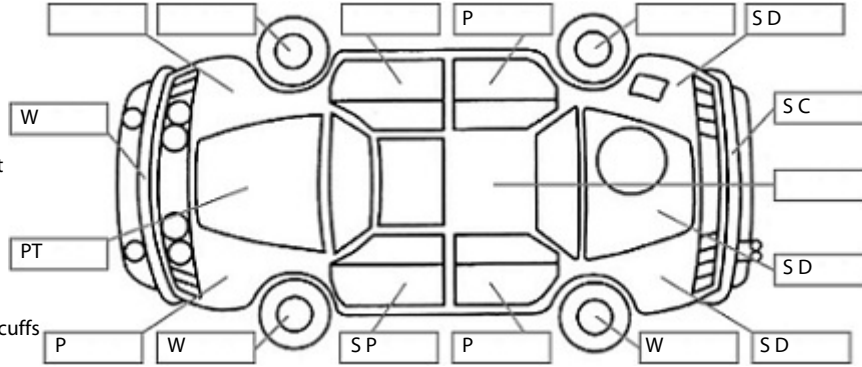

Key:

- S = scratch
- D = dent
- R = rust
- PT = paint defect
- C = crack
- P = pin dent
- * = decals
- SC = stone chips
- W = significant scuffs

Body Inspection Comments

Note: some defects & blemishes may not be displayed in the diagram

Windscreen stone chips & Very Large Stone chip in Black Boarder, Cracked

Conditions During Body Inspection:

Under Carriage & Under Bonnet Inspection Comments

Interior Comments

Seats	Good
Carpets	Good
Panels	Good
Dashboard	Good