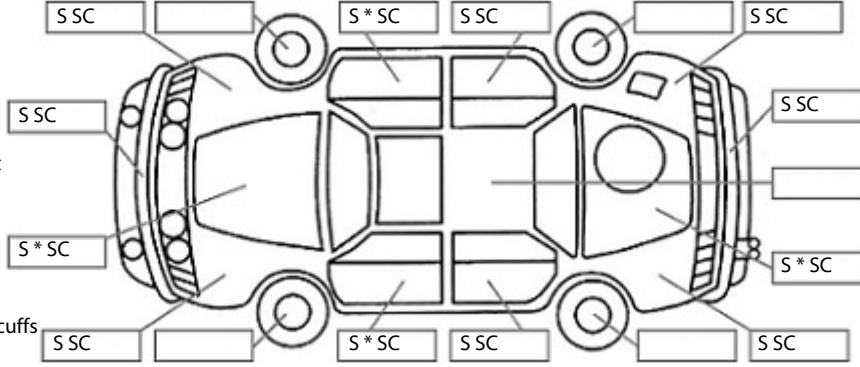

Key:

- S = scratch
- D = dent
- R = rust
- PT = paint defect
- C = crack
- P = pin dent
- * = decals
- SC = stone chips
- W = significant scuffs

Body Inspection Comments

Note: some defects & blemishes may not be displayed in the diagram

F1 tyre outa edge wear/some service history available

Conditions During Body Inspection: Dry

Under Carriage & Under Bonnet Inspection Comments

2wd/underbody surface rust/

Interior Comments

Seats	Average
Carpets	Average
Panels	Average
Dashboard	Average