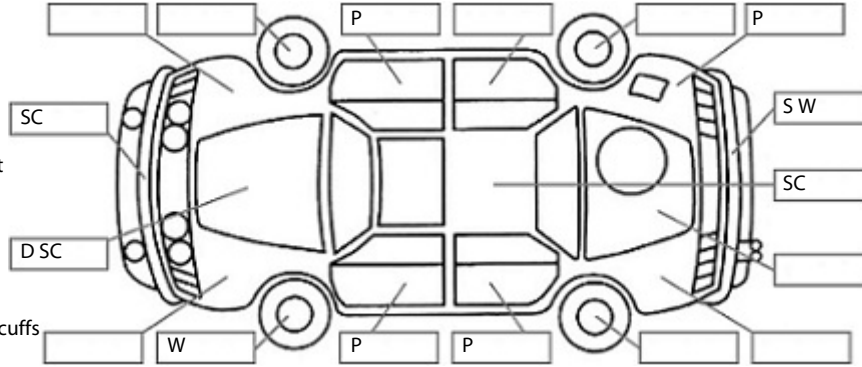

Key:

- S = scratch
- D = dent
- R = rust
- PT = paint defect
- C = crack
- P = pin dent
- * = decals
- SC = stone chips
- W = significant scuffs

Body Inspection Comments

Note: some defects & blemishes may not be displayed in the diagram

Conditions During Body Inspection: Dry

Under Carriage & Under Bonnet Inspection Comments

Interior Comments

Seats	Small wear mark on front left seat lower cushion
Carpets	Good
Panels	Good
Dashboard	Good

General Comments

Partial service history

Road Conditions During Test Drive: Dry

Engine Timing Mechanism: Timing Chain
Evidence of Cam Belt Replacement: Not Applicable Kms:

	Pass	Fail	N/A
Engine			
Oil level	✓		
Smoke & fumes	✓		
Performance	✓		
Noise	✓		
Cooling System			
Coolant condition	✓		
Performance	✓		
Radiator / Hoses (visual)	✓		
Transmission			
Operation	✓		
Noise	✓		
Clutch			✓
CV joints	✓		
Wheel bearings	✓		
Brakes			
Performance	✓		
Hand Brake	✓		
Tyres (lowest observed tread depth of tyres)			
Left front	4.0	mm	
Right front	3.8	mm	
Left rear	3.0	mm	
Right rear	3.4	mm	
Spare	Yes		
Suspension			
Suspension performance	✓		
Steering performance	✓		
Shock absorbers	✓		
Air Conditioning / Heater			
Operation	✓		
Electrical / Accessories			
Head lights	✓		
Tail lights	✓		
Indicators	✓		
Dashboard warning lights	✓		
Wipers (front & rear)	✓		
Window winder FL	✓		
Window winder FR	✓		
Window winder RL	✓		
Window winder RR	✓		
Rear view mirrors	✓		
Radio (basic test only)	✓		
CD (basic test only)			✓
Number of keys	1		
Central locking	✓		
Remote locking	✓		
Sat. Nav. (basic test only)			✓
Reversing camera	✓		