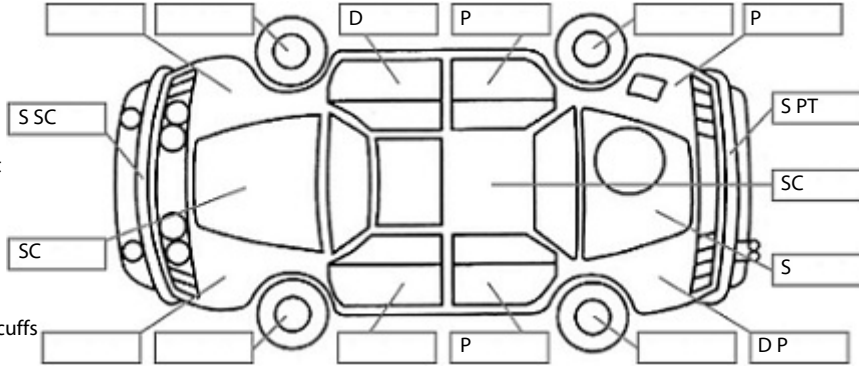

Key:

- S = scratch
- D = dent
- R = rust
- PT = paint defect
- C = crack
- P = pin dent
- * = decals
- SC = stone chips
- W = significant scuffs

Body Inspection Comments

Note: some defects & blemishes may not be displayed in the diagram