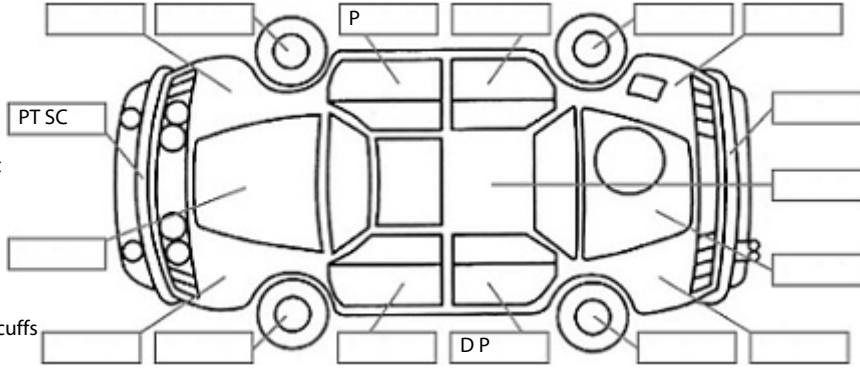

**Key:**

- S = scratch
- D = dent
- R = rust
- PT = paint defect
- C = crack
- P = pin dent
- \* = decals
- SC = stone chips
- W = significant scuffs

Body Inspection Comments

Note: some defects & blemishes may not be displayed in the diagram

Engine Timing Mechanism: Timing Chain  
Evidence of Cam Belt Replacement: Not Applicable Kms:

	Pass	Fail	N/A
<b>Engine</b>			
Oil level	✓		
Smoke & fumes	✓		
Performance	✓		
Noise	✓		
<b>Cooling System</b>			
Coolant condition	✓		
Performance	✓		
Radiator / Hoses (visual)	✓		
<b>Transmission</b>			
Operation	✓		
Noise	✓		
Clutch			✓
CV joints	✓		
Wheel bearings	✓		
<b>Brakes</b>			
Performance	✓		
Hand Brake	✓		
<b>Tyres</b> (lowest observed tread depth of tyres)			
Left front	4.2	mm	
Right front	4.4	mm	
Left rear	4.3	mm	
Right rear	5.8	mm	
Spare	N/A		
<b>Suspension</b>			
Suspension performance	✓		
Steering performance	✓		
Shock absorbers	✓		
<b>Air Conditioning / Heater</b>			
Operation	✓		
<b>Electrical / Accessories</b>			
Head lights	✓		
Tail lights	✓		
Indicators	✓		
Dashboard warning lights	✓		
Wipers (front & rear)	✓		
Window winder FL	✓		
Window winder FR	✓		
Window winder RL	✓		
Window winder RR	✓		
Rear view mirrors	✓		
Radio (basic test only)	✓		
CD (basic test only)	✓		
Number of keys	2		
Central locking	✓		
Remote locking	✓		
Sat. Nav. (basic test only)			✓
Reversing camera	✓		