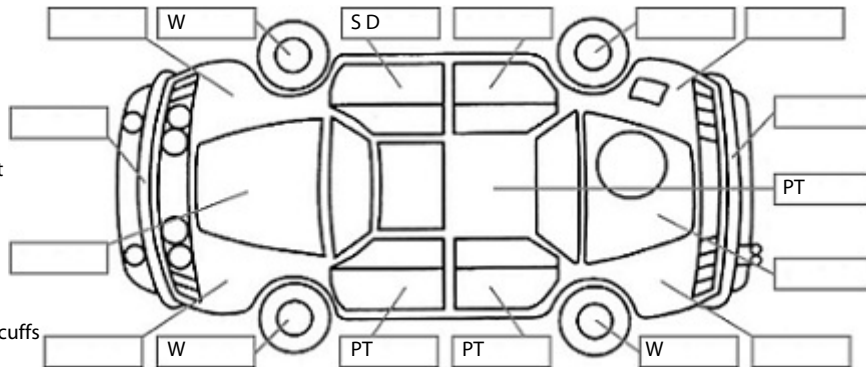

Key:

- S = scratch
- D = dent
- R = rust
- PT = paint defect
- C = crack
- P = pin dent
- * = decals
- SC = stone chips
- W = significant scuffs

Body Inspection Comments

Note: some defects & blemishes may not be displayed in the diagram

Harsh shifting

Road Conditions During Test Drive: Dry

Engine Timing Mechanism: Cambelt
 Evidence of Cam Belt Replacement: No Kms:

	Pass	Fail	N/A
Engine			
Oil level	✓		
Smoke & fumes	✓		
Performance	✓		
Noise	✓		
Cooling System			
Coolant condition	✓		
Performance	✓		
Radiator / Hoses (visual)	✓		
Transmission			
Operation		✓	
Noise	✓		
Clutch			✓
CV joints	✓		
Wheel bearings	✓		
Brakes			
Performance	✓		
Hand Brake	✓		
Tyres (lowest observed tread depth of tyres)			
Left front	6.0	mm	
Right front	6.0	mm	
Left rear	3.0	mm	
Right rear	6.0	mm	
Spare	N/A		
Suspension			
Suspension performance	✓		
Steering performance	✓		
Shock absorbers	✓		
Air Conditioning / Heater			
Operation	✓		
Electrical / Accessories			
Head lights	✓		
Tail lights	✓		
Indicators	✓		
Dashboard warning lights	✓		
Wipers (front & rear)	✓		
Window winder FL	✓		
Window winder FR	✓		
Window winder RL	✓		
Window winder RR	✓		
Rear view mirrors	✓		
Radio (basic test only)	✓		
CD (basic test only)			✓
Number of keys	1		
Central locking	✓		
Remote locking			✓
Sat. Nav. (basic test only)			✓
Reversing camera			✓