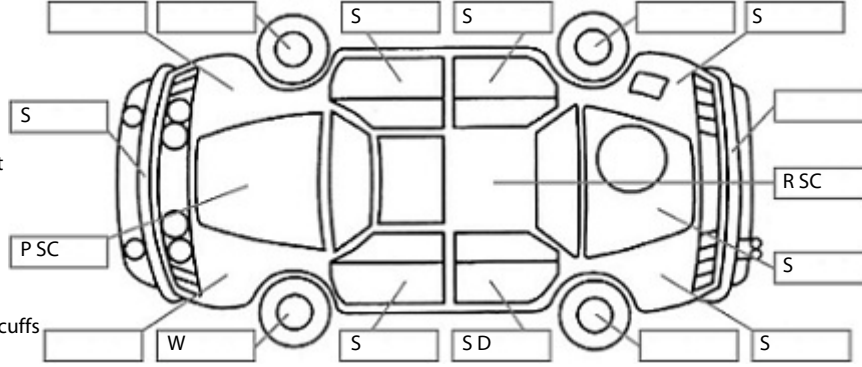

<b>Make:</b> Nissan	<b>Model:</b> Caravan	<b>Body Style:</b> Van
<b>Year:</b> 2018	<b>Registration:</b> NBN694	<b>Reg Expiry:</b> 27 Feb 2025
<b>WoF Expiry:</b> 11 Sep 2025	<b>Odometer:</b> 145,296 Kms	<b>Good No:</b> 26519162
<b>VIN:</b> 7AT0DH06X2010483C	<b>Next Service:</b>	<b>Service History:</b> No

**Key:**

- S = scratch
- D = dent
- R = rust
- PT = paint defect
- C = crack
- P = pin dent
- \* = decals
- SC = stone chips
- W = significant scuffs

Body Inspection Comments

Note: some defects & blemishes may not be displayed in the diagram

Crack in right tail light lens

Conditions During Body Inspection:

Under Carriage & Under Bonnet Inspection Comments

Interior Comments

Seats	Average
Carpets	Average
Panels	Average
Dashboard	Average

General Comments