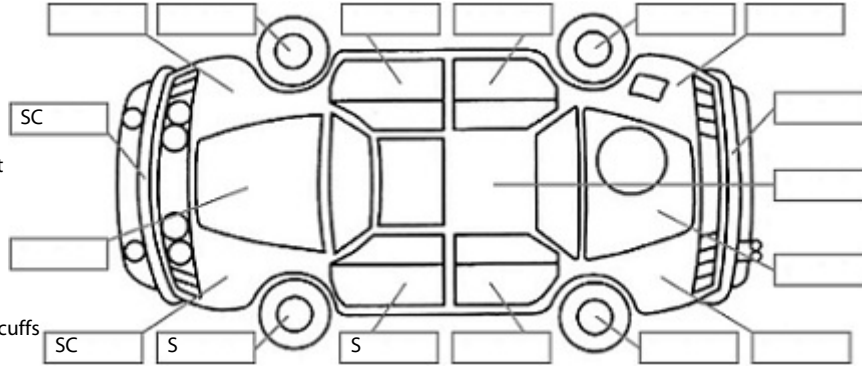

**Key:**

- S = scratch
- D = dent
- R = rust
- PT = paint defect
- C = crack
- P = pin dent
- \* = decals
- SC = stone chips
- W = significant scuffs

Body Inspection Comments

Note: some defects & blemishes may not be displayed in the diagram

Engine Timing Mechanism: Timing Chain  
Evidence of Cam Belt Replacement: No Kms:

	Pass	Fail	N/A
<b>Engine</b>			
Oil level	✓		
Smoke & fumes	✓		
Performance	✓		
Noise	✓		
<b>Cooling System</b>			
Coolant condition	✓		
Performance	✓		
Radiator / Hoses (visual)	✓		
<b>Transmission</b>			
Operation	✓		
Noise	✓		
Clutch			✓
CV joints	✓		
Wheel bearings	✓		
<b>Brakes</b>			
Performance	✓		
Hand Brake	✓		
<b>Tyres</b> (lowest observed tread depth of tyres)			
Left front	5.5	mm	
Right front	5	mm	
Left rear	4	mm	
Right rear	3	mm	
Spare	Yes		
<b>Suspension</b>			
Suspension performance	✓		
Steering performance	✓		
Shock absorbers	✓		
<b>Air Conditioning / Heater</b>			
Operation	✓		
<b>Electrical / Accessories</b>			
Head lights	✓		
Tail lights	✓		
Indicators	✓		
Dashboard warning lights	✓		
Wipers (front & rear)	✓		
Window winder FL	✓		
Window winder FR	✓		
Window winder RL	✓		
Window winder RR	✓		
Rear view mirrors	✓		
Radio (basic test only)	✓		
CD (basic test only)	✓		
Number of keys	2		
Central locking	✓		
Remote locking	✓		
Sat. Nav. (basic test only)	✓		
Reversing camera	✓		