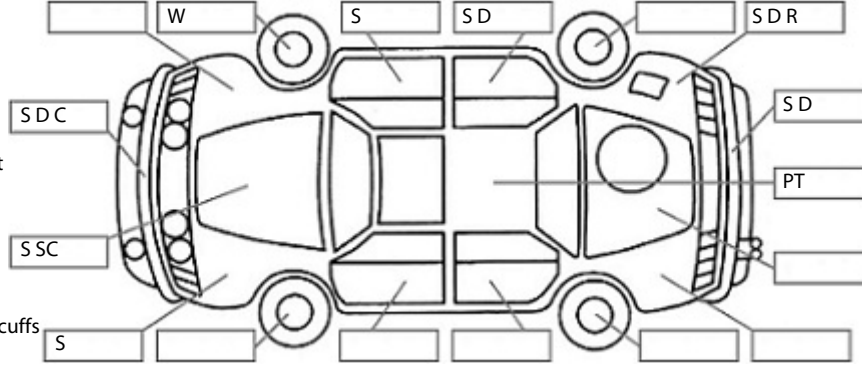

Key:

- S = scratch
- D = dent
- R = rust
- PT = paint defect
- C = crack
- P = pin dent
- * = decals
- SC = stone chips
- W = significant scuffs

Body Inspection Comments

Note: some defects & blemishes may not be displayed in the diagram

Front bumper damage
Right rear panel damage

Conditions During Body Inspection:

Under Carriage & Under Bonnet Inspection Comments

Interior Comments

Seats	Average
Carpets	Average
Panels	Average
Dashboard	Average