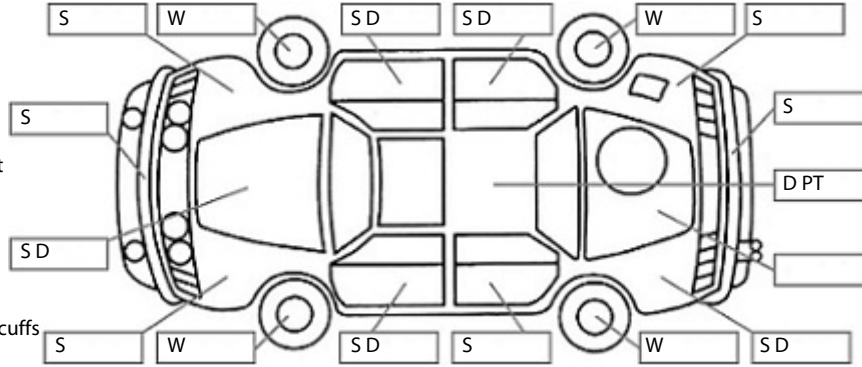

**Key:**

- S = scratch
- D = dent
- R = rust
- PT = paint defect
- C = crack
- P = pin dent
- \* = decals
- SC = stone chips
- W = significant scuffs

**Body Inspection Comments**

Note: some defects & blemishes may not be displayed in the diagram

- Boot interior seal torn
- Headlights faded
- Stone chips in windscreen

Conditions During Body Inspection: Dry

**Under Carriage & Under Bonnet Inspection Comments**

Fwd

**Interior Comments**

Seats	Good
Carpets	Good
Panels	Good
Dashboard	Good

**General Comments**

Road Conditions During Test Drive: Dry

Engine Timing Mechanism: Timing Chain  
Evidence of Cam Belt Replacement: Not Applicable Kms:

	Pass	Fail	N/A
<b>Engine</b>			
Oil level	✓		
Smoke & fumes	✓		
Performance	✓		
Noise	✓		
<b>Cooling System</b>			
Coolant condition	✓		
Performance	✓		
Radiator / Hoses (visual)	✓		
<b>Transmission</b>			
Operation	✓		
Noise	✓		
Clutch			✓
CV joints	✓		
Wheel bearings	✓		
<b>Brakes</b>			
Performance	✓		
Hand Brake	✓		
<b>Tyres</b> (lowest observed tread depth of tyres)			
Left front	4	mm	
Right front	6	mm	
Left rear	8	mm	
Right rear	8	mm	
Spare	Yes		
<b>Suspension</b>			
Suspension performance	✓		
Steering performance	✓		
Shock absorbers	✓		
<b>Air Conditioning / Heater</b>			
Operation	✓		
<b>Electrical / Accessories</b>			
Head lights	✓		
Tail lights	✓		
Indicators	✓		
Dashboard warning lights	✓		
Wipers (front & rear)	✓		
Window winder FL	✓		
Window winder FR	✓		
Window winder RL	✓		
Window winder RR	✓		
Rear view mirrors	✓		
Radio (basic test only)	✓		
CD (basic test only)	✓		
Number of keys	2		
Central locking	✓		
Remote locking	✓		
Sat. Nav. (basic test only)			✓
Reversing camera			✓