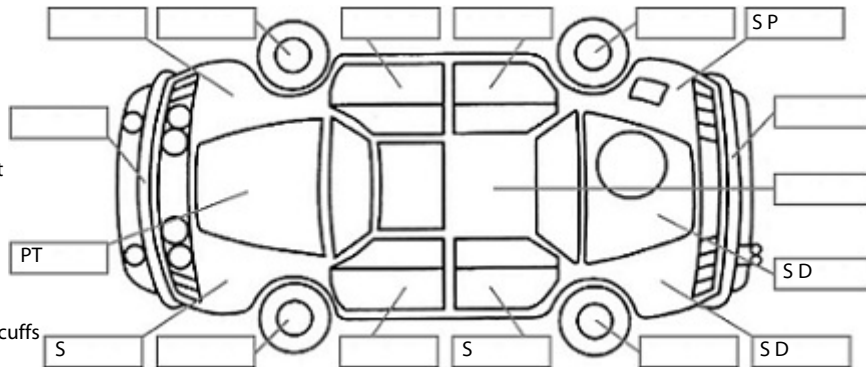

<b>Make:</b> Toyota	<b>Model:</b> Previa	<b>Body Style:</b> People Mover
<b>Year:</b> 1997	<b>Registration:</b> WN8752	<b>Reg Expiry:</b> 12 Feb 2025
<b>WoF Expiry:</b> 12 Feb 2025	<b>Odometer:</b> 289,760 Kms	<b>Good No:</b> 26515970
<b>VIN:</b> JT711AC1001289347	<b>Next Service:</b> 265,000	<b>Service History:</b> No

**Key:**

- S = scratch
- D = dent
- R = rust
- PT = paint defect
- C = crack
- P = pin dent
- \* = decals
- SC = stone chips
- W = significant scuffs

Body Inspection Comments

Note: some defects & blemishes may not be displayed in the diagram

Bonnet clear protector flaking

Conditions During Body Inspection: Dry

Under Carriage & Under Bonnet Inspection Comments

Large engine oil leak  
Both rear shock bushes worn  
Both rear control arm bushes worn