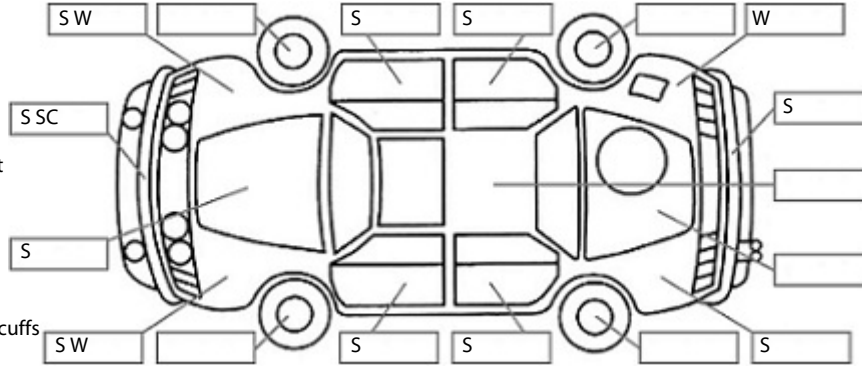

**Key:**

- S = scratch
- D = dent
- R = rust
- PT = paint defect
- C = crack
- P = pin dent
- \* = decals
- SC = stone chips
- W = significant scuffs

Body Inspection Comments

Note: some defects & blemishes may not be displayed in the diagram

No Spare Tyre or Kit  
Left Front Rim Buckled

Conditions During Body Inspection: Dry

Under Carriage & Under Bonnet Inspection Comments

Oil Leak

Interior Comments

Seats	Average
Carpets	Good
Panels	Good
Dashboard	Good