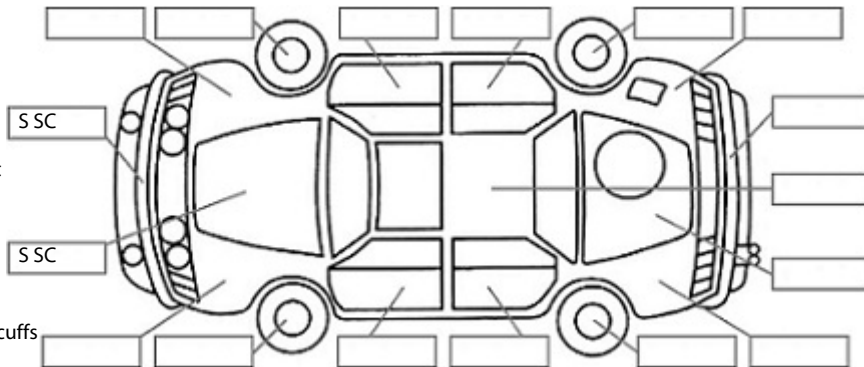

Key:

- S = scratch
- D = dent
- R = rust
- PT = paint defect
- C = crack
- P = pin dent
- * = decals
- SC = stone chips
- W = significant scuffs

Body Inspection Comments

Note: some defects & blemishes may not be displayed in the diagram

Vehicle has emergency tire inflation device.

Conditions During Body Inspection: Dry

Under Carriage & Under Bonnet Inspection Comments

Vehicle has belly pans. Runs on 95/98 octane fuel. Tested battery and passed