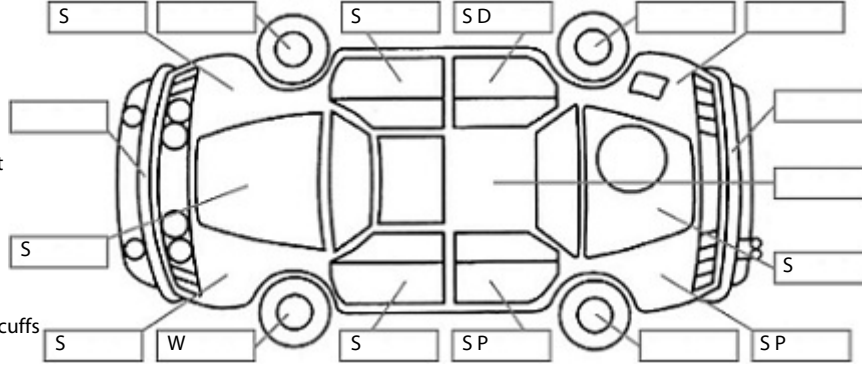

Make: Honda	Model: Accord	Body Style: Wagon
Year: 2006	Registration: KPJ166	Reg Expiry: 12 Feb 2025
WoF Expiry: 26 Sep 2025	Odometer: 149,657 Kms	Good No: 26515008
VIN: 7AT08G13X17200390	Next Service: 157,000	Service History: No

Key:

- S = scratch
- D = dent
- R = rust
- PT = paint defect
- C = crack
- P = pin dent
- * = decals
- SC = stone chips
- W = significant scuffs

Body Inspection Comments

Note: some defects & blemishes may not be displayed in the diagram

Front bumper detached on both sides

Conditions During Body Inspection: Dry

Under Carriage & Under Bonnet Inspection Comments

Interior Comments

Seats	Good
Carpets	Good
Panels	Good
Dashboard	Good

General Comments