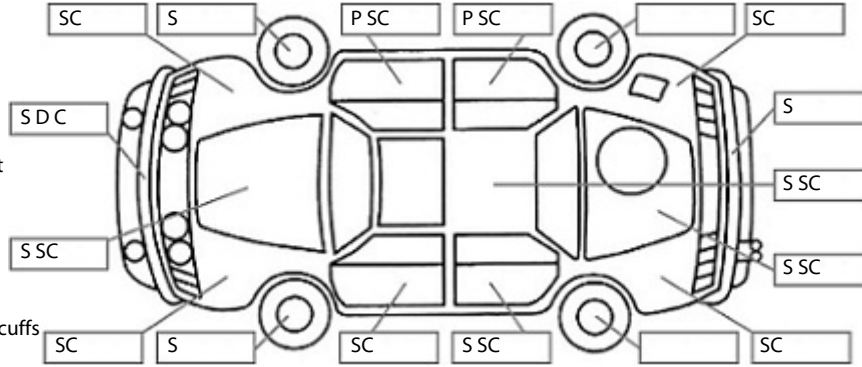

Make: Subaru	Model: Impreza	Body Style: Hatchback
Year: 2008	Registration: PZY382	Reg Expiry: 02 Mar 2025
WoF Expiry: 21 Aug 2025	Odometer: 220,548 Kms	Good No: 26514961
VIN: 7AT0GF09X23005195	Next Service: 220762	Service History: No

Key:

- S = scratch
- D = dent
- R = rust
- PT = paint defect
- C = crack
- P = pin dent
- * = decals
- SC = stone chips
- W = significant scuffs

Body Inspection Comments

Note: some defects & blemishes may not be displayed in the diagram

Mirror casings scratched ,

Conditions During Body Inspection: Dry

Under Carriage & Under Bonnet Inspection Comments

Minor oil leak,

Interior Comments

Seats	Average
Carpets	Average
Panels	Average
Dashboard	there are gages attached to dash ,