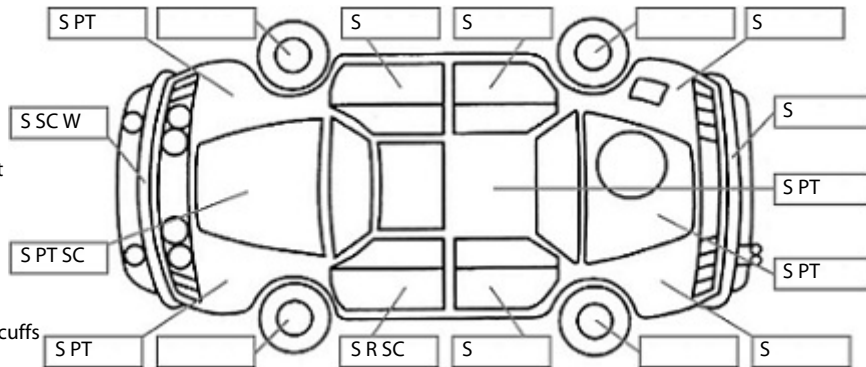

Make: Honda	Model: FIT	Body Style: Hatchback
Year: 2007	Registration: LYE205	Reg Expiry: 04 Feb 2025
WoF Expiry: 23 Dec 2025	Odometer: 161,183 Kms	Good No: 26514568
VIN: 7AT08G2YX18004672	Next Service: Unknown	Service History: No

Key:

- S = scratch
- D = dent
- R = rust
- PT = paint defect
- C = crack
- P = pin dent
- * = decals
- SC = stone chips
- W = significant scuffs

Note: some defects & blemishes may not be displayed in the diagram