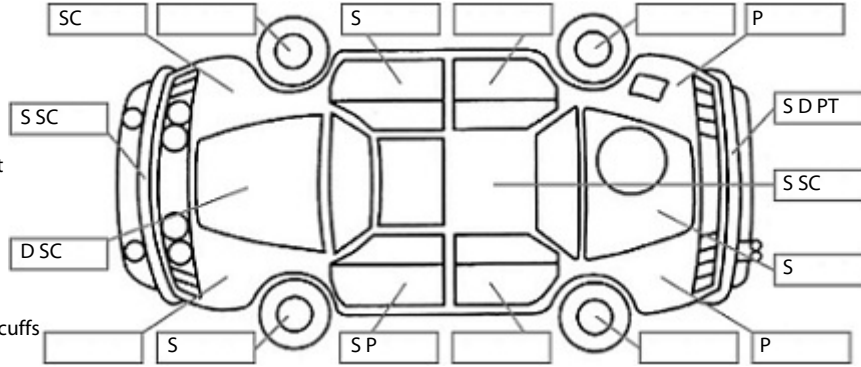

Key:

- S = scratch
- D = dent
- R = rust
- PT = paint defect
- C = crack
- P = pin dent
- * = decals
- SC = stone chips
- W = significant scuffs

Body Inspection Comments

Note: some defects & blemishes may not be displayed in the diagram

Chrome surround missing off right front spot light in front bumper.

Conditions During Body Inspection: Dry

Under Carriage & Under Bonnet Inspection Comments

Oil weeping around bottom right side, timing chain cover area & around engine sump pan. Power steering hoses weeping where they connect down to steering rack.

Engine Timing Mechanism: Timing Chain
Evidence of Cam Belt Replacement: Not Applicable Kms:

	Pass	Fail	N/A
Engine			
Oil level	✓		
Smoke & fumes	✓		
Performance	✓		
Noise	✓		
Cooling System			
Coolant condition	✓		
Performance	✓		
Radiator / Hoses (visual)	✓		
Transmission			
Operation	✓		
Noise	✓		
Clutch			✓
CV joints	✓		
Wheel bearings	✓		
Brakes			
Performance	✓		
Hand Brake	✓		
Tyres (lowest observed tread depth of tyres)			
Left front	3.2	mm	
Right front	3.2	mm	
Left rear	2.4	mm	
Right rear	3.6	mm	
Spare	N/A		
Suspension			
Suspension performance	✓		
Steering performance	✓		
Shock absorbers	✓		
Air Conditioning / Heater			
Operation	✓		
Electrical / Accessories			
Head lights	✓		
Tail lights	✓		
Indicators	✓		
Dashboard warning lights	✓		
Wipers (front & rear)	✓		
Window winder FL	✓		
Window winder FR	✓		
Window winder RL			✓
Window winder RR			✓
Rear view mirrors	✓		
Radio (basic test only)	✓		
CD (basic test only)	✓		
Number of keys	1		
Central locking	✓		
Remote locking	✓		
Sat. Nav. (basic test only)			✓
Reversing camera			✓