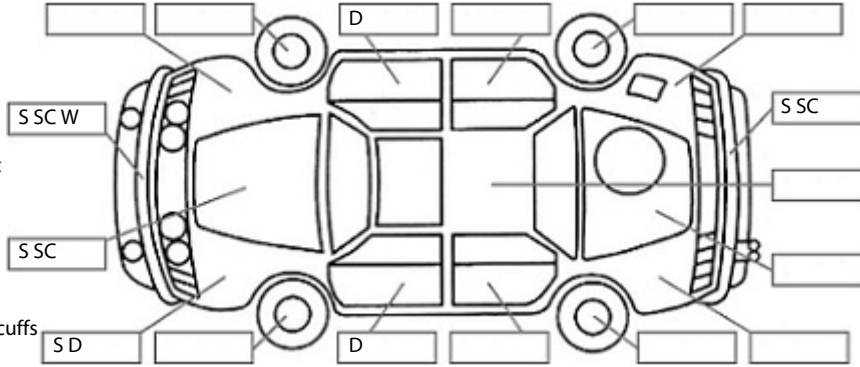

Key:

- S = scratch
- D = dent
- R = rust
- PT = paint defect
- C = crack
- P = pin dent
- * = decals
- SC = stone chips
- W = significant scuffs

Body Inspection Comments

Note: some defects & blemishes may not be displayed in the diagram

Headlights are faded. Lh tail lights broken

Conditions During Body Inspection: Dry

Under Carriage & Under Bonnet Inspection Comments

Vehicle has belly pans. Runs on 91 octane fuel. Tested battery and passed