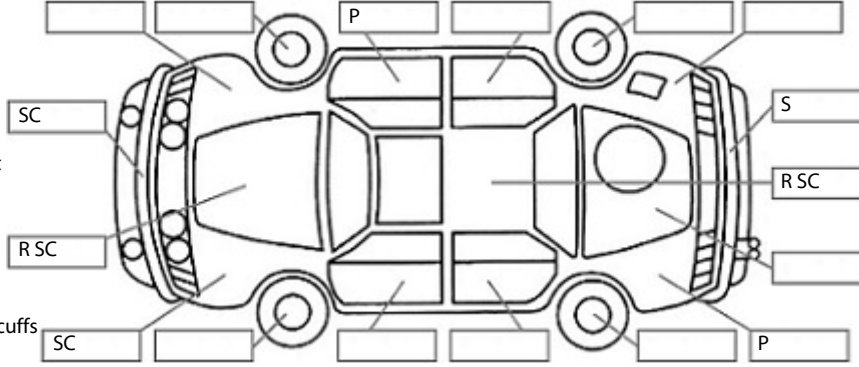

**Key:**

- S = scratch
- D = dent
- R = rust
- PT = paint defect
- C = crack
- P = pin dent
- \* = decals
- SC = stone chips
- W = significant scuffs

Body Inspection Comments

Note: some defects & blemishes may not be displayed in the diagram

Engine Timing Mechanism: Timing Chain  
Evidence of Cam Belt Replacement: Not Applicable Kms:

	Pass	Fail	N/A
<b>Engine</b>			
Oil level	✓		
Smoke & fumes	✓		
Performance	✓		
Noise	✓		
<b>Cooling System</b>			
Coolant condition	✓		
Performance	✓		
Radiator / Hoses (visual)	✓		
<b>Transmission</b>			
Operation	✓		
Noise	✓		
Clutch			✓
CV joints	✓		
Wheel bearings	✓		
<b>Brakes</b>			
Performance	✓		
Hand Brake	✓		
<b>Tyres</b> (lowest observed tread depth of tyres)			
Left front	6	mm	
Right front	7	mm	
Left rear	4	mm	
Right rear	5	mm	
Spare	Yes		
<b>Suspension</b>			
Suspension performance	✓		
Steering performance	✓		
Shock absorbers	✓		
<b>Air Conditioning / Heater</b>			
Operation	✓		
<b>Electrical / Accessories</b>			
Head lights	✓		
Tail lights	✓		
Indicators	✓		
Dashboard warning lights	✓		
Wipers (front & rear)	✓		
Window winder FL	✓		
Window winder FR	✓		
Window winder RL	✓		
Window winder RR	✓		
Rear view mirrors	✓		
Radio (basic test only)	✓		
CD (basic test only)	✓		
Number of keys	2		
Central locking	✓		
Remote locking	✓		
Sat. Nav. (basic test only)			✓
Reversing camera	✓		