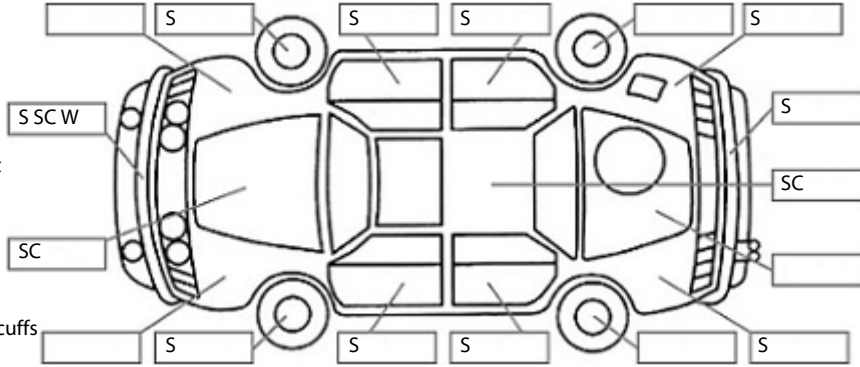

**Key:**

- S = scratch
- D = dent
- R = rust
- PT = paint defect
- C = crack
- P = pin dent
- \* = decals
- SC = stone chips
- W = significant scuffs

**Body Inspection Comments**

Note: some defects & blemishes may not be displayed in the diagram

Deep scratches in left rear sill cover.

Conditions During Body Inspection: Dry

**Under Carriage & Under Bonnet Inspection Comments**

**Interior Comments**

Seats	Good
Carpets	Good
Panels	Good
Dashboard	Good