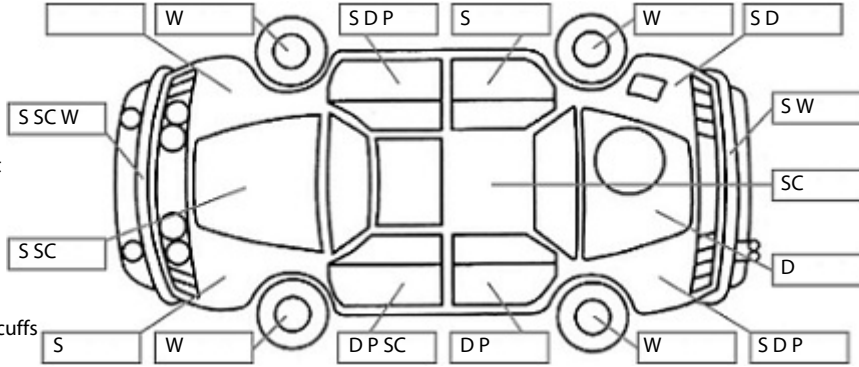

**Key:**

- S = scratch
- D = dent
- R = rust
- PT = paint defect
- C = crack
- P = pin dent
- \* = decals
- SC = stone chips
- W = significant scuffs

Note: some defects & blemishes may not be displayed in the diagram

**Body Inspection Comments**

Left rear brake light isn't working  
Rear tyres wearing on inner edges

Conditions During Body Inspection: Dry

**Under Carriage & Under Bonnet Inspection Comments**

Transmission oil seep