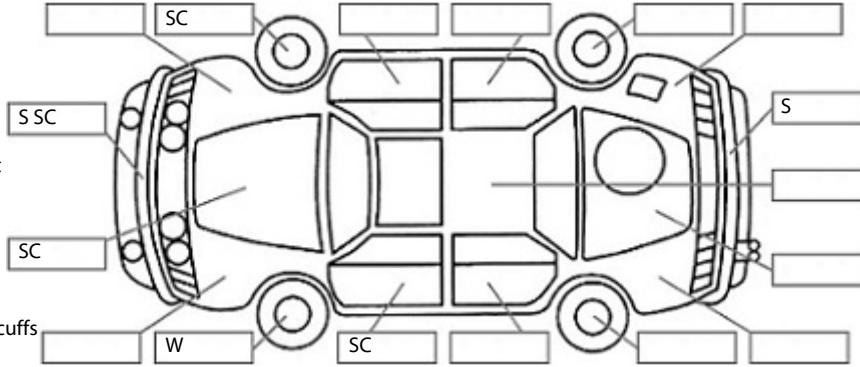

Make: Nissan	Model: Serena	Body Style: Wagon
Year: 2012	Registration: MPD295	Reg Expiry: 01 Sep 2025
WoF Expiry: 12 Aug 2025	Odometer: 142,473 Kms	Good No: 26513853
VIN: 7AT0DH3FX19071145	Next Service: 14/06/22	Service History: No

Key:

- S = scratch
- D = dent
- R = rust
- PT = paint defect
- C = crack
- P = pin dent
- * = decals
- SC = stone chips
- W = significant scuffs

Body Inspection Comments

Note: some defects & blemishes may not be displayed in the diagram